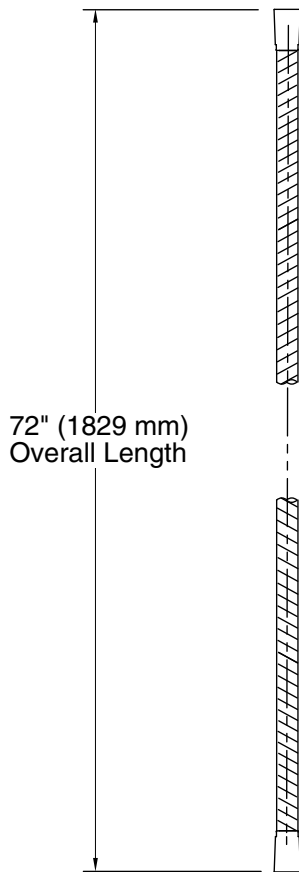

Technical Information

All product dimensions are nominal.

Notes

Install this product according to the installation guide.

ADA, OBC, CSA B651 compliant when installed to the specific requirements of these regulations.